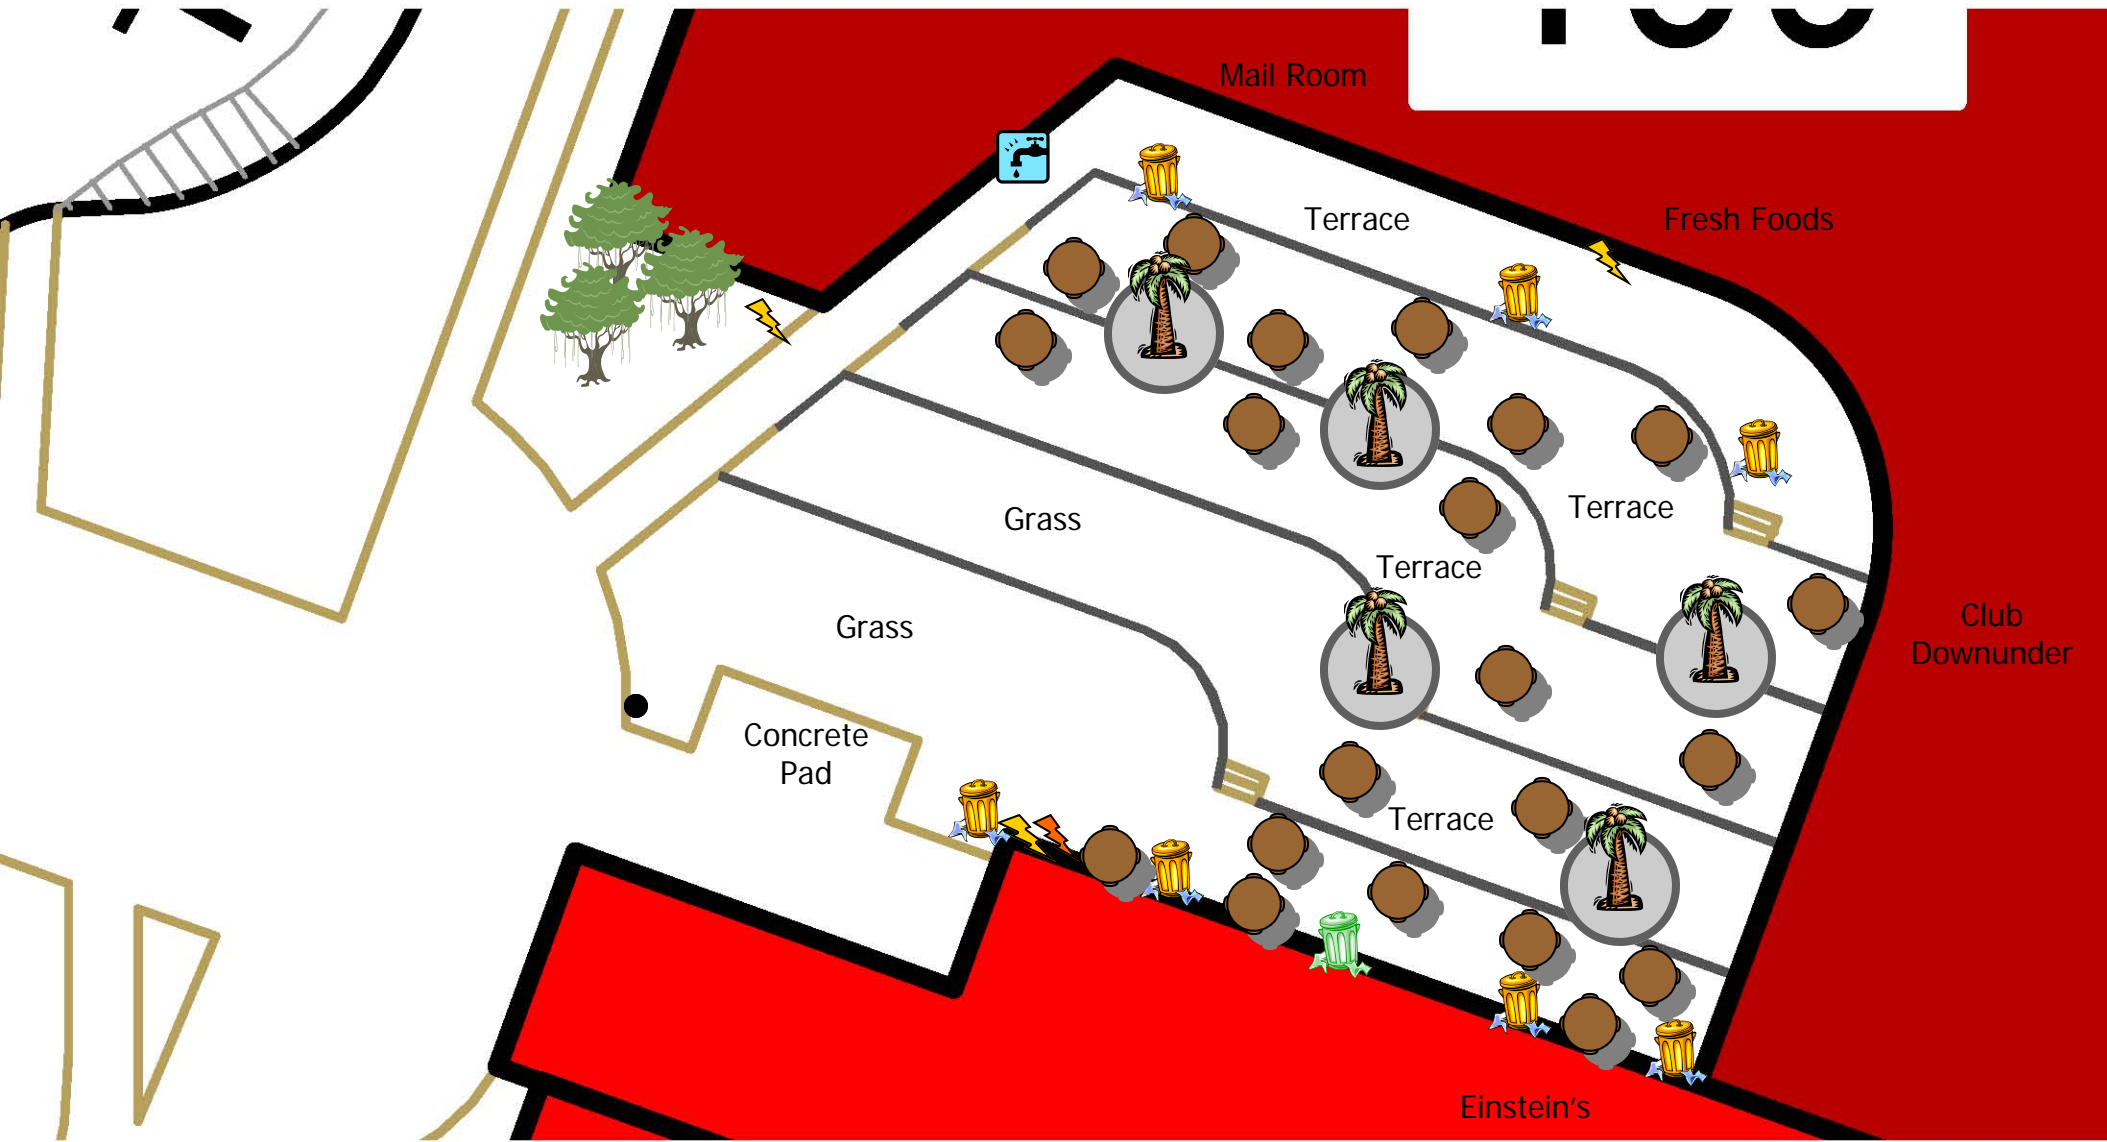

Oglesby Union Amphitheater

KEY

- Lamppost
- ⚡ Electric Hookup
- ⚡ Black box electric
- Emergency Callbox
- 🚰 Water Hookup
- 🗑️ Fixed trashcan
- ♻️ Recycling Bin
- 🪑 Table with chairs