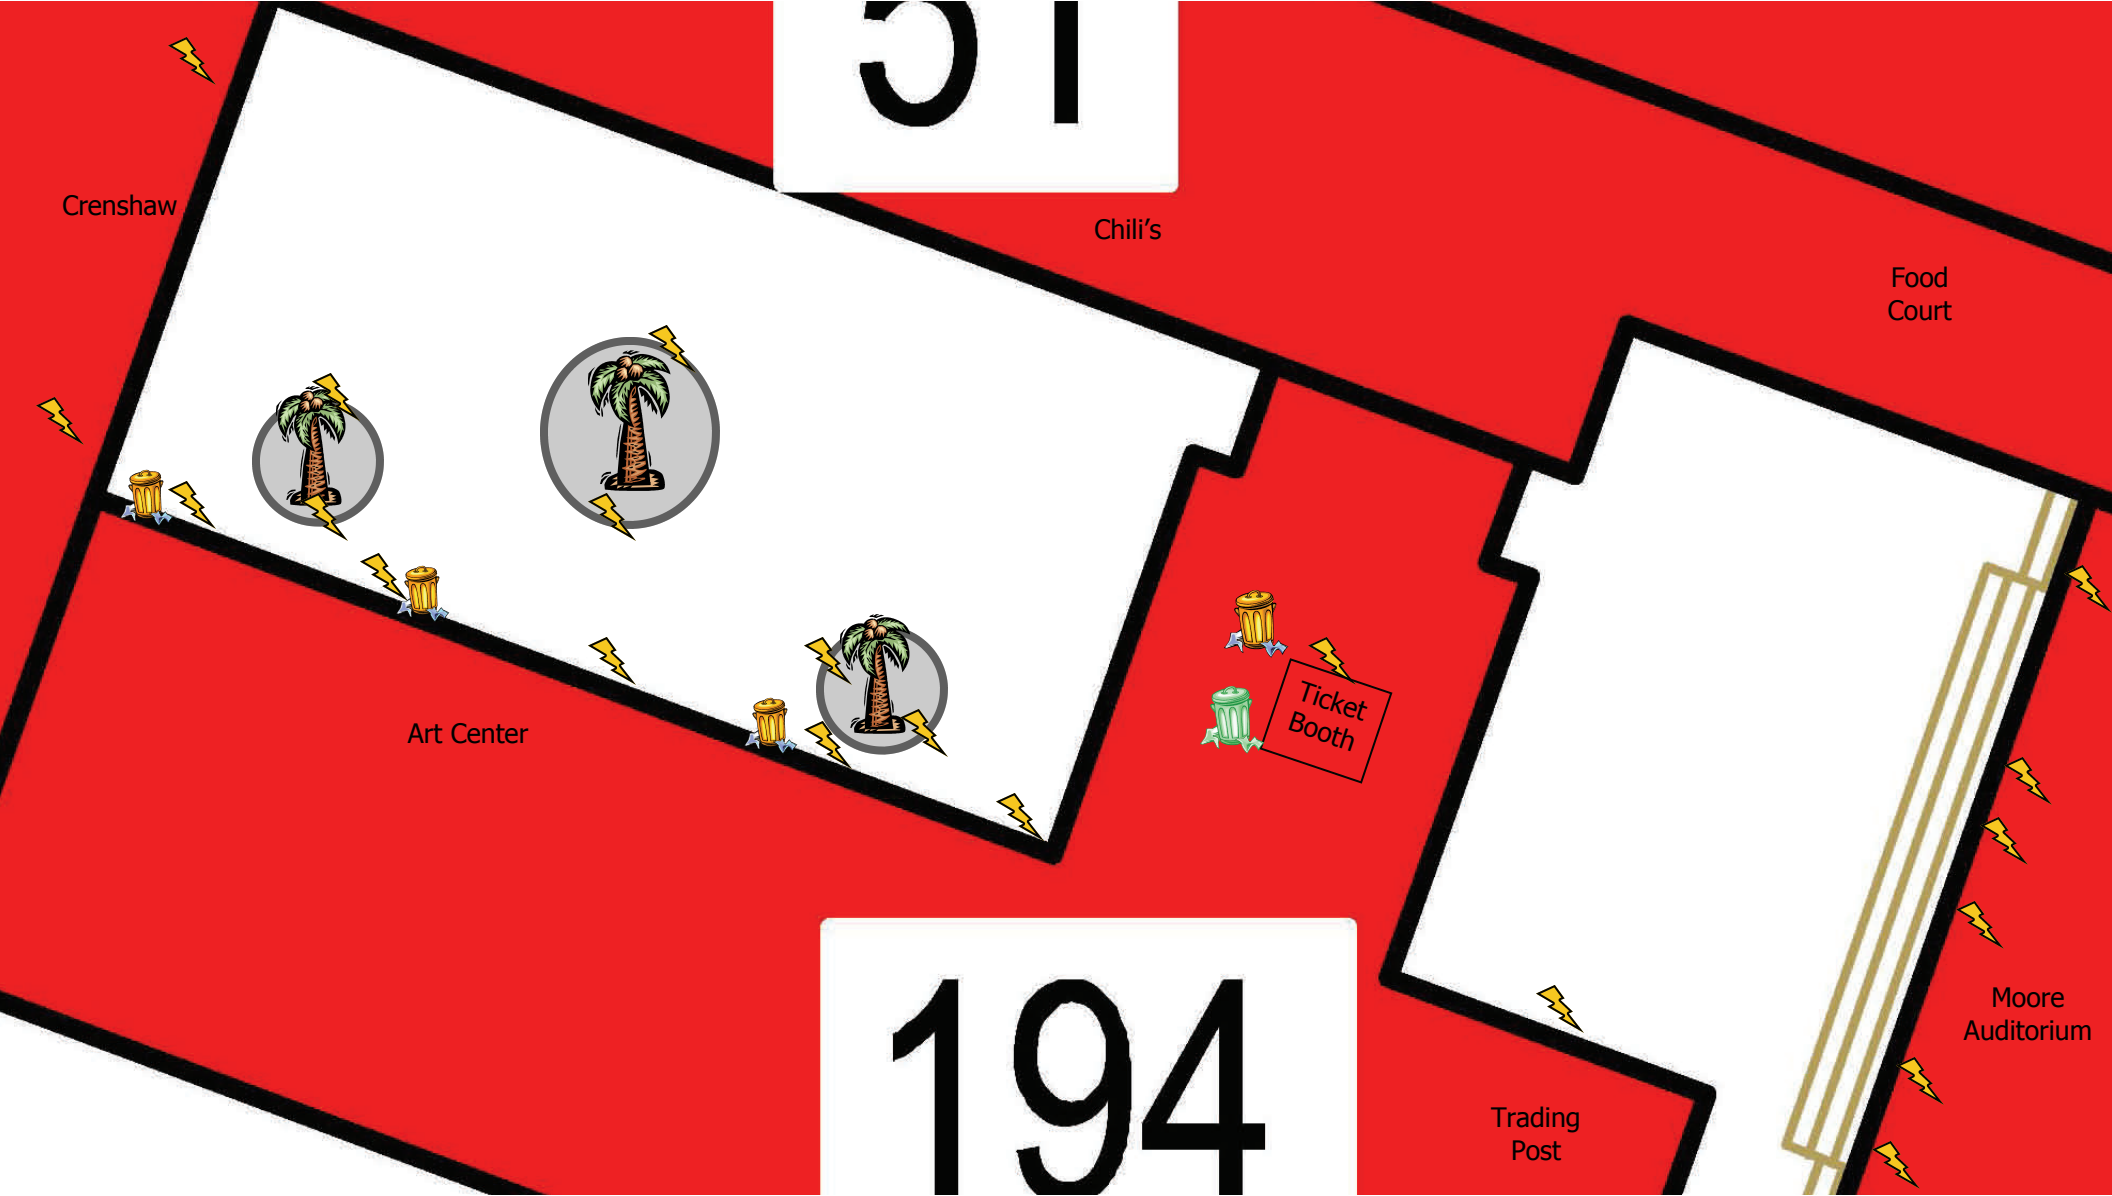

# Oglesby Union Courtyard

KEY

- Lamppost
- Emergency Callbox
- ⚡ Electric Hookup
- ⚡ Black box electric
- 🚰 Water Hookup
- 🗑️ Fixed trashcan
- 🪴 Recycling Bin
- 🪴 Table with chairs