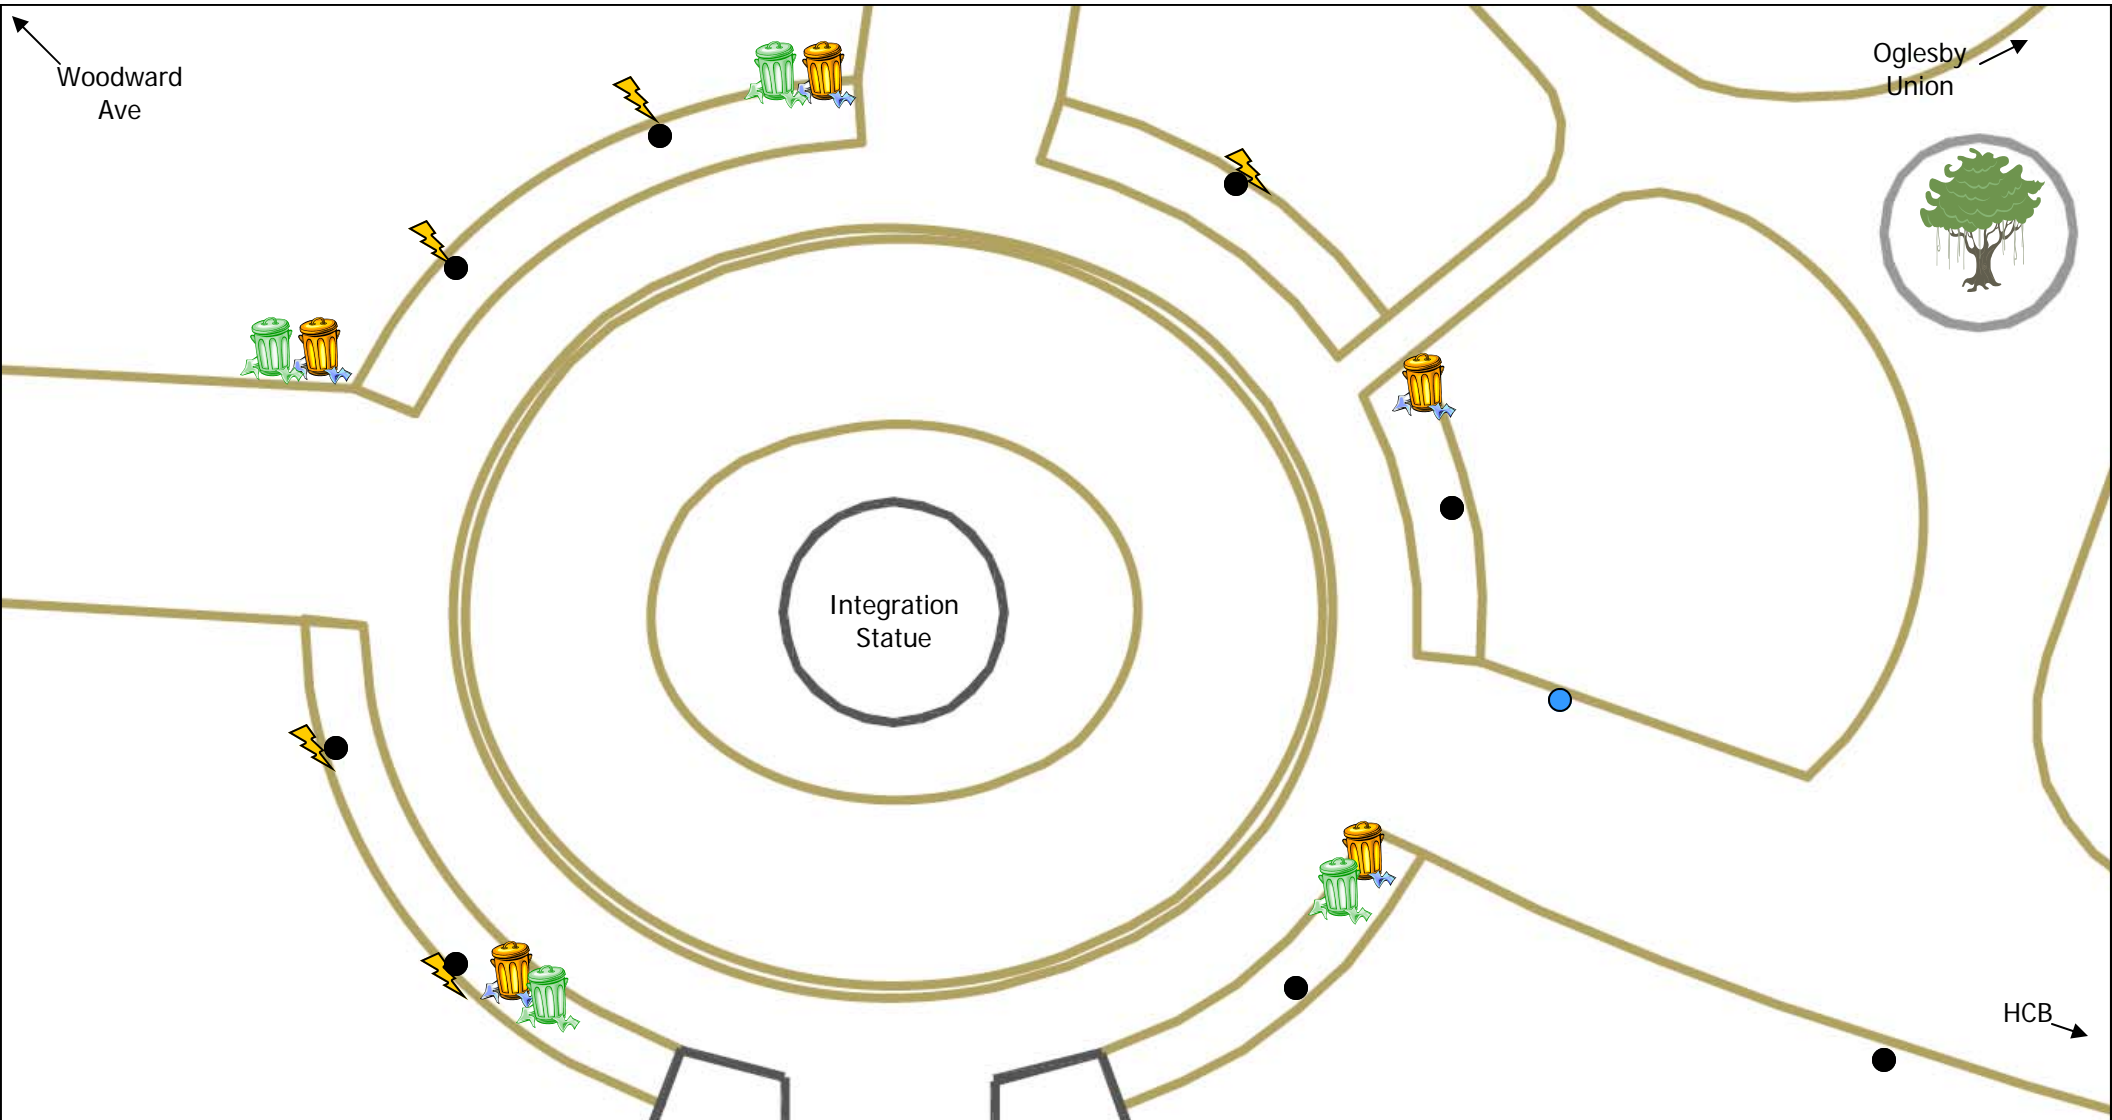

Woodward Plaza Map

KEY

● Lamppost

⚡ Electric Hookup

⚡ Black box electric

● Emergency Callbox

🚰 Water Hookup

🗑️ Fixed trashcan

🪴 Table with chairs

♻️ Recycling Bin