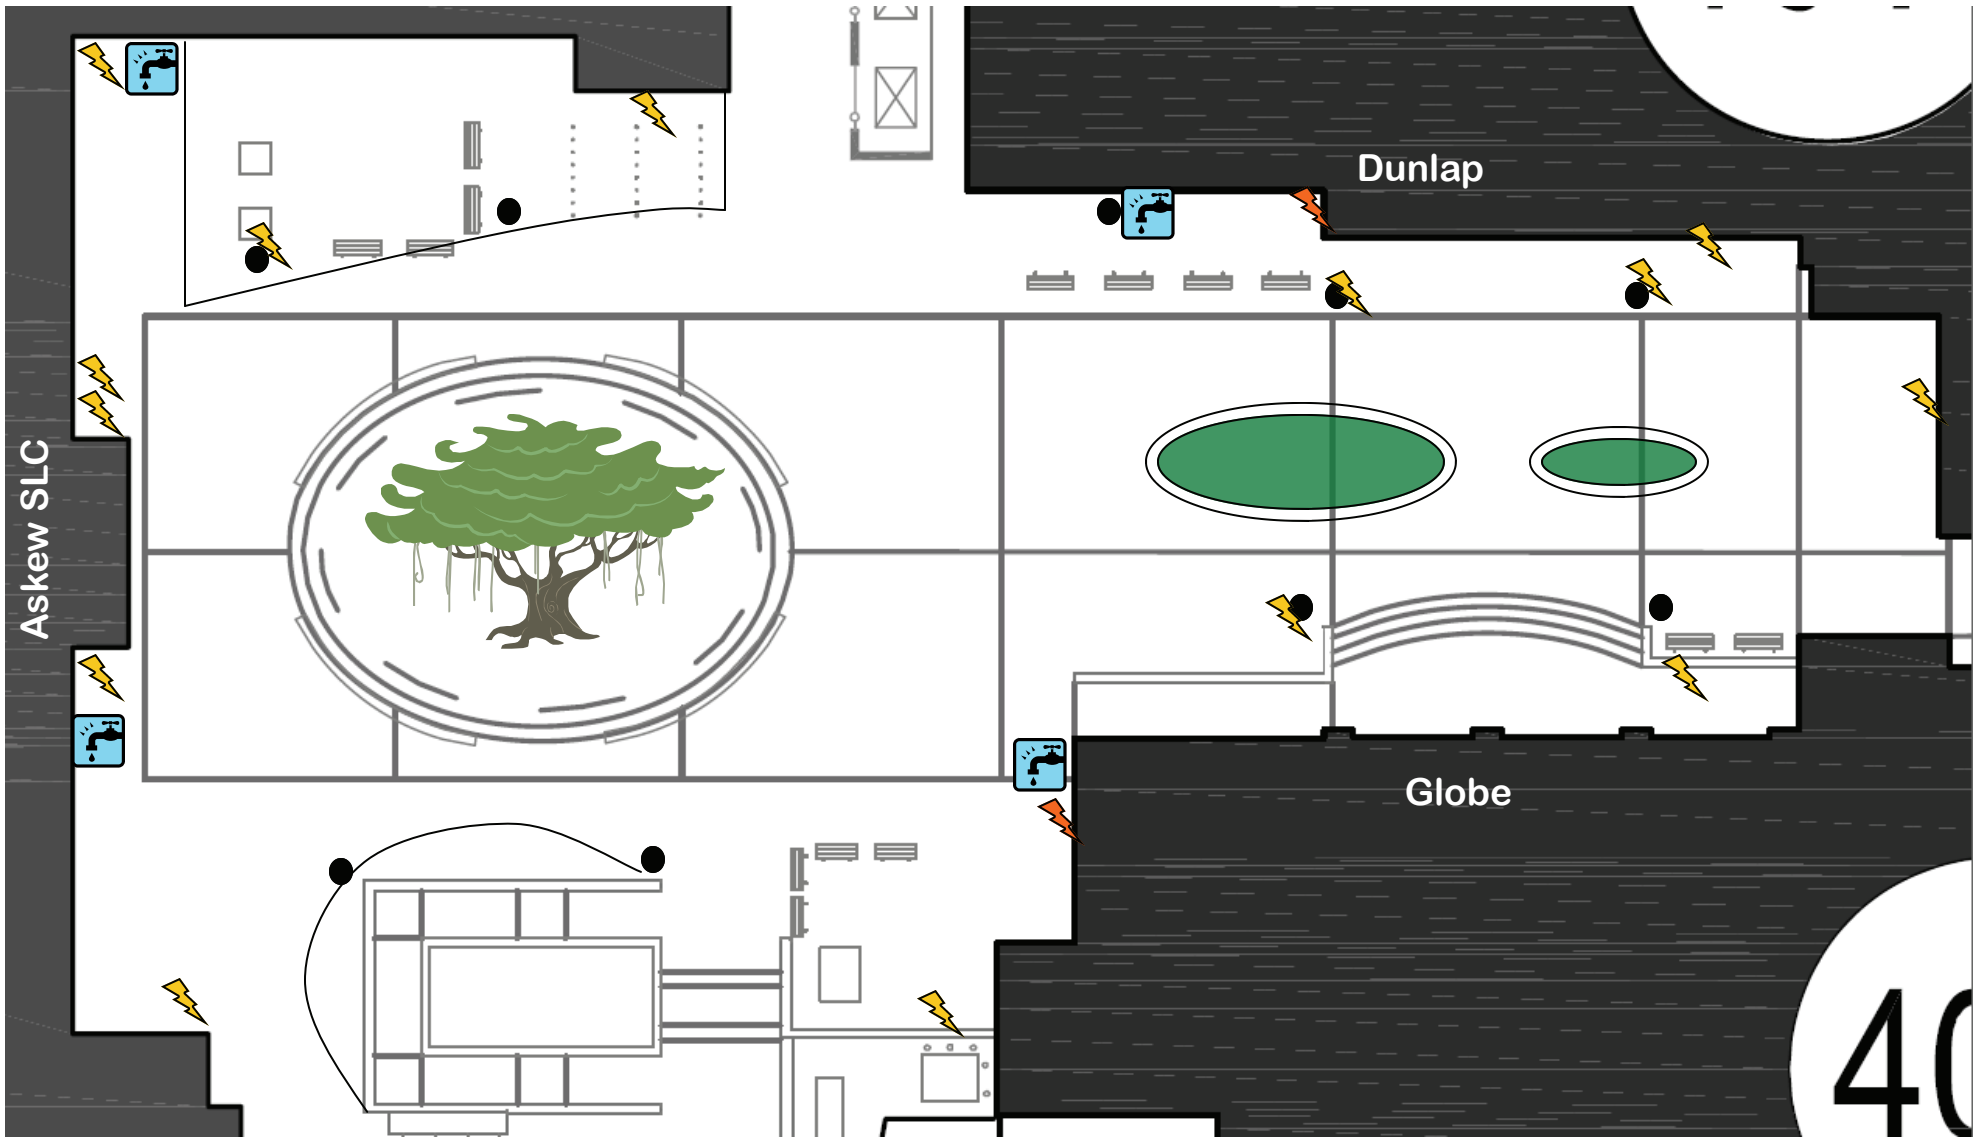

# SLC/Dunlap/Globe Map

KEY

- Lamppost
- Emergency Callbox
- ⚡ Electric Hookup
- ⚡ Black box electric
- 🚰 Water Hookup
- 🗑️ Fixed trashcan